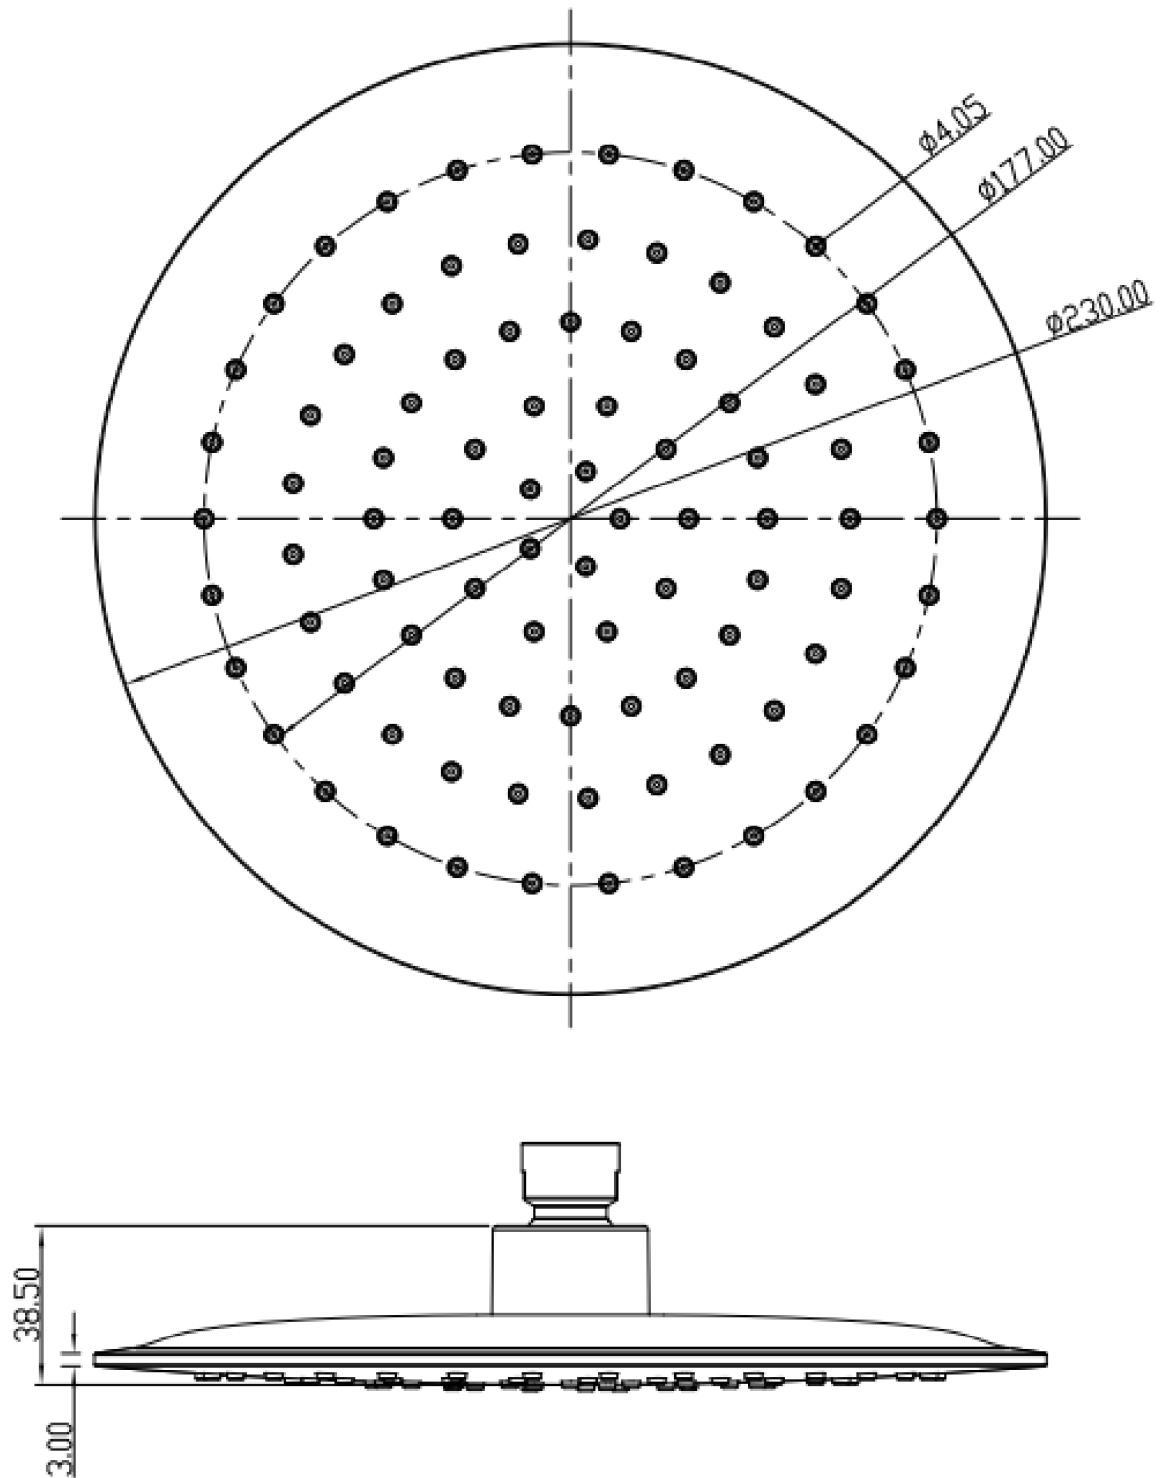

1563353 chroom
1563691 mat zwart
1563771 mat geborsteld
1965009 mat goud
1964990 mat staal
2002012 mat koper

SPECIFICATIONS

1 Functions ABS Shower head

Flow Rate: 10.5L/Min At 3 Bar with flow restrictor
21L/Min At 3 Bar without flow restrictor

Dit product bevat het Belgaqua certificaat.
This product contains the Belgaqua certificate.

2D LINE DRAWING

TECHNICAL DATA

Operating pressure	0.1-0.6 Mpa
	2.0-6.0 kgf/cm ²
	1.0-6.0 bar
Recommended operating pressure	0.2-0.5 Mpa
	2.0-5.0 kgf/cm ²
	2.0-5.0 bar
Cold water temperature	04 - 29 °C
Hot water temperature	55-65°C