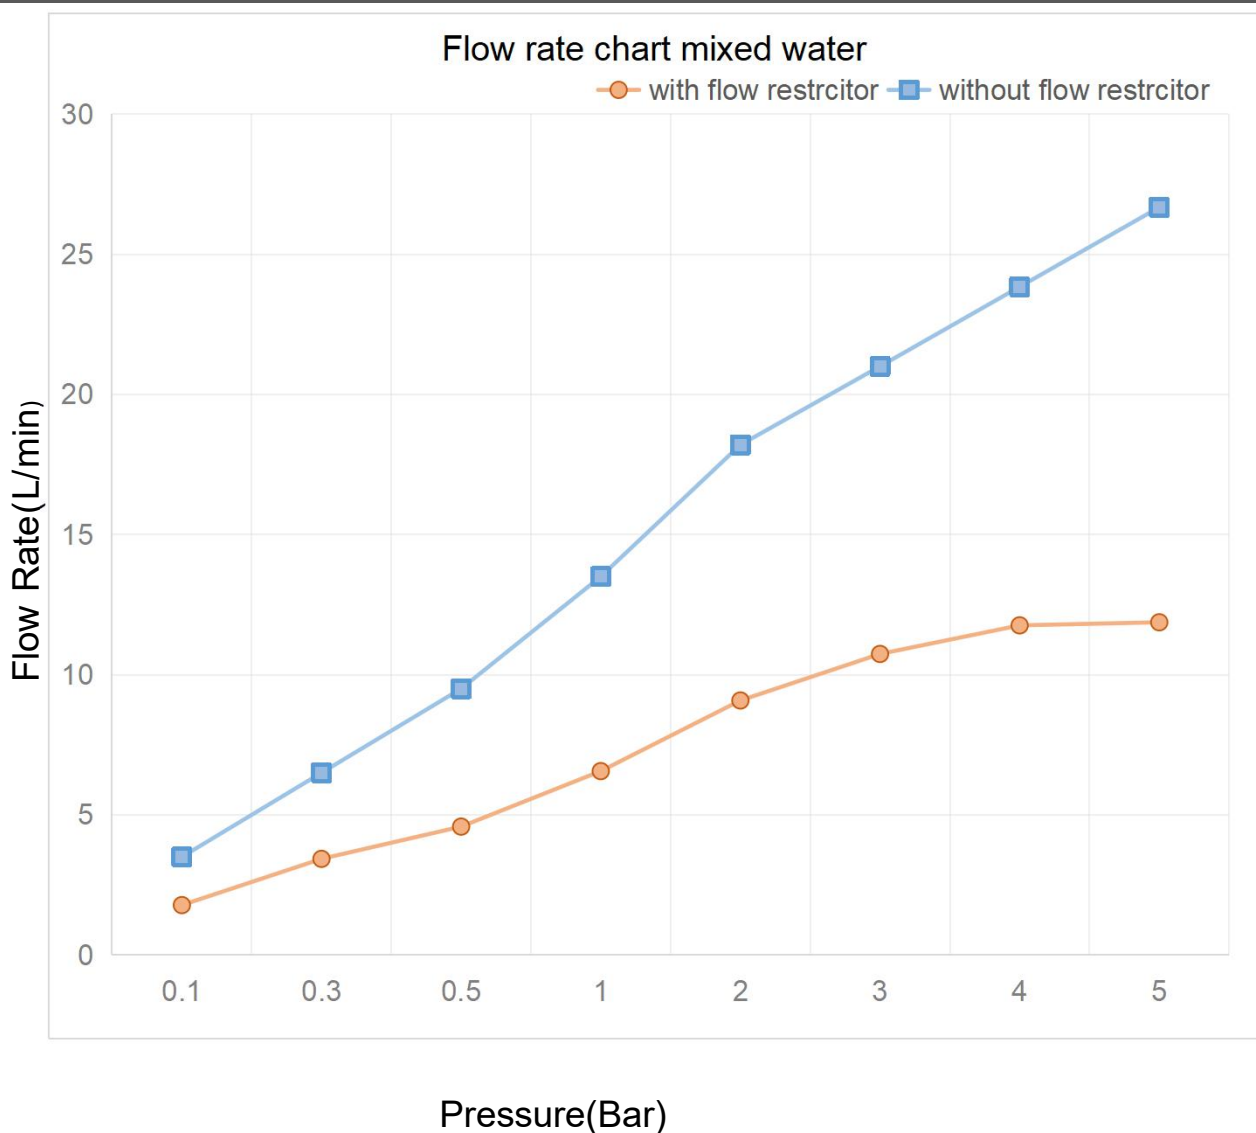

TECHNICAL DATA

Operating pressure	0.1-0.6 Mpa
	2.0-6.0 kgf/cm²
	1.0-6.0 bar
Recommended operating pressure	0.2-0.5 Mpa
	2.0-5.0 kgf/cm²
	2.0-5.0 bar
Cold water temperature	04 - 29 °C
Hot water temperature	55-65°C

FLOW RATE